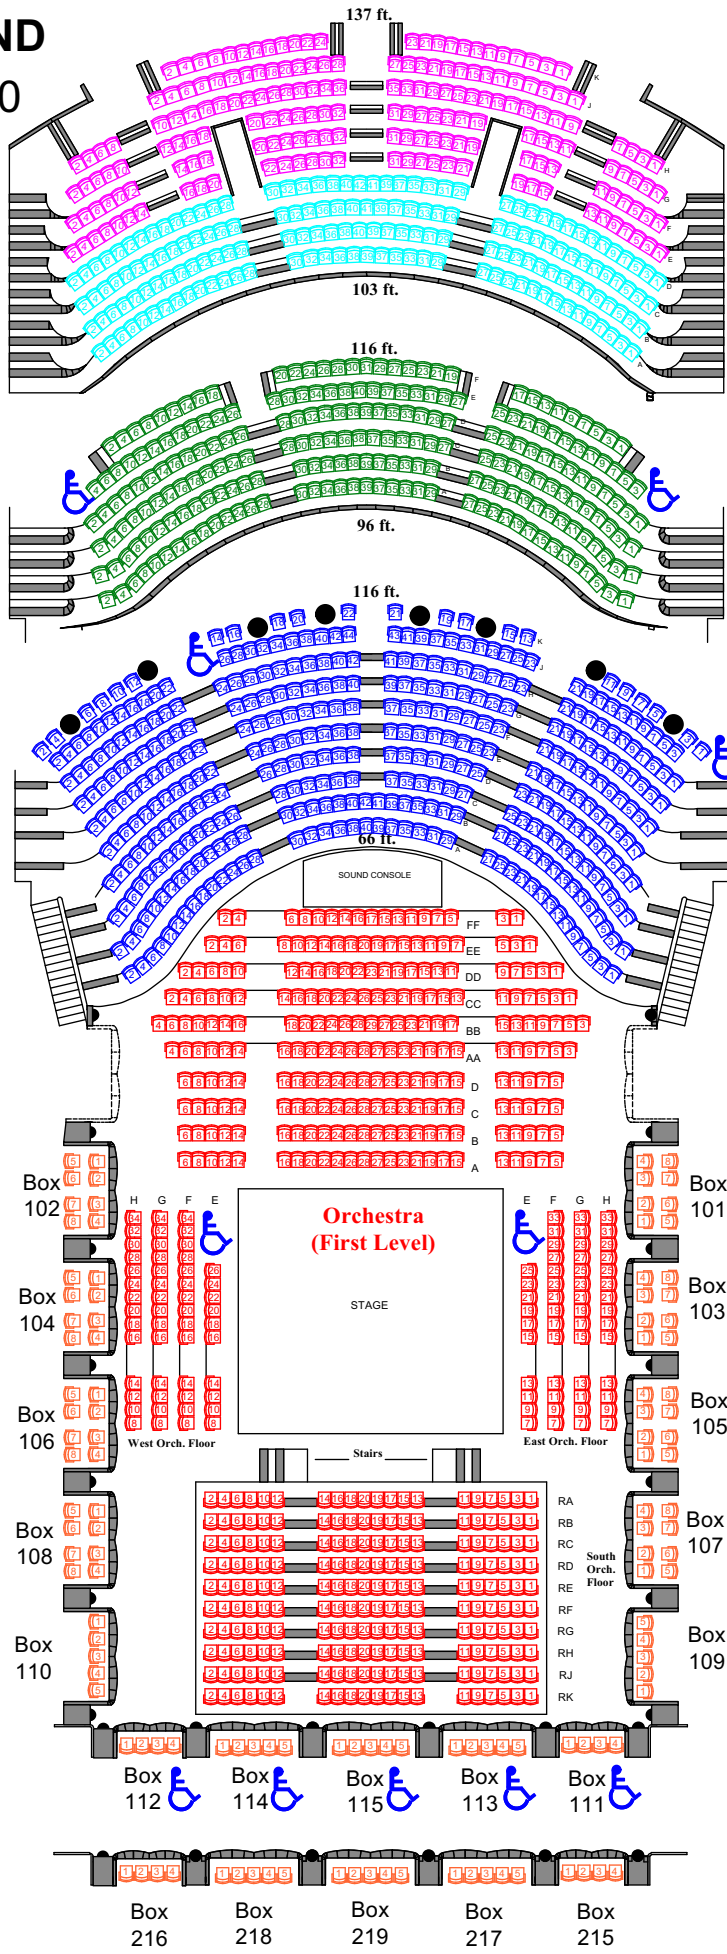

IN-THE-ROUND

Capacity 1700

Upper Circle
(Fifth Level)

Upper Tier
(Fourth Level)

Gold Circle
(Third Level)

Grand Tier
(Second Level)