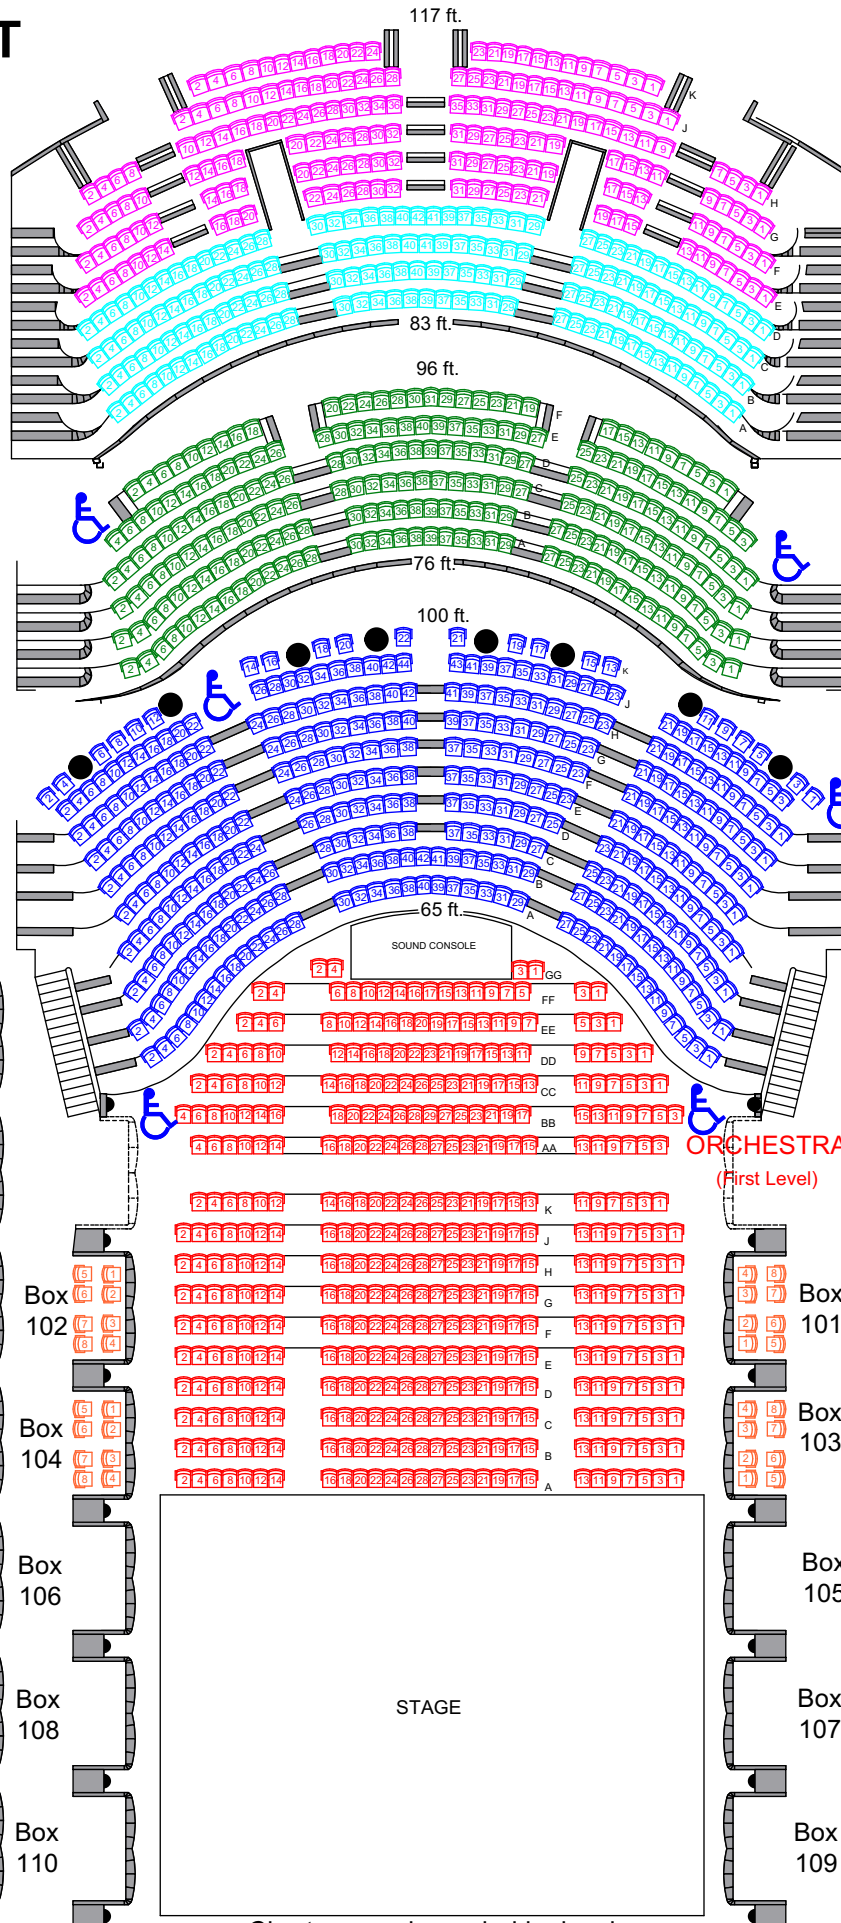

CONCERT

Capacity 1491

UPPER CIRCLE
(Fourth Level)

UPPER TIER
(Fourth Level)

GOLD CIRCLE
(Third Level)

GRAND TIER
(Second Level)

Charts are color coded by level
not by price