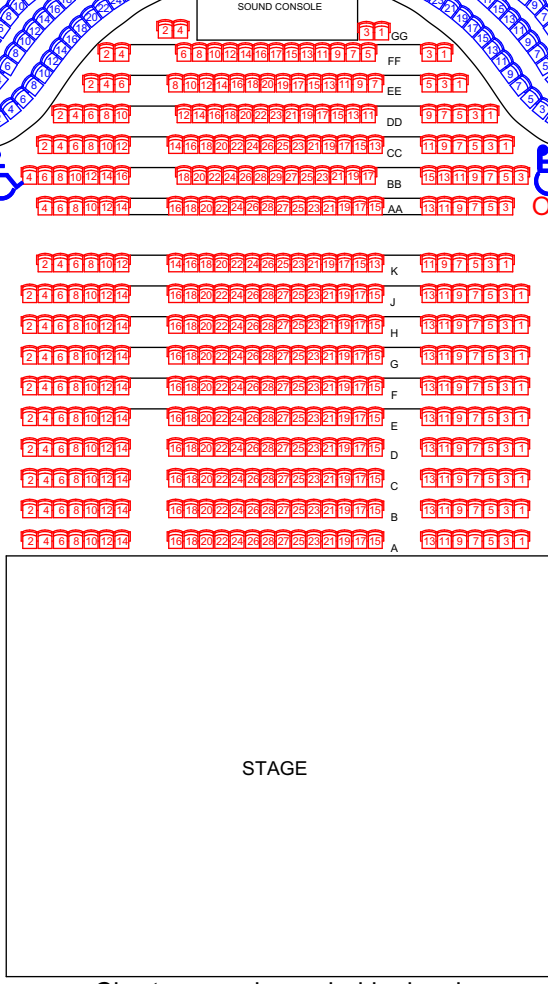

CONCERT

Capacity 1491

UPPER CIRCLE
(Fourth Level)

UPPER TIER
(Fourth Level)

GOLD CIRCLE
(Third Level)

GRAND TIER
(Second Level)

Charts are color coded by level
not by price