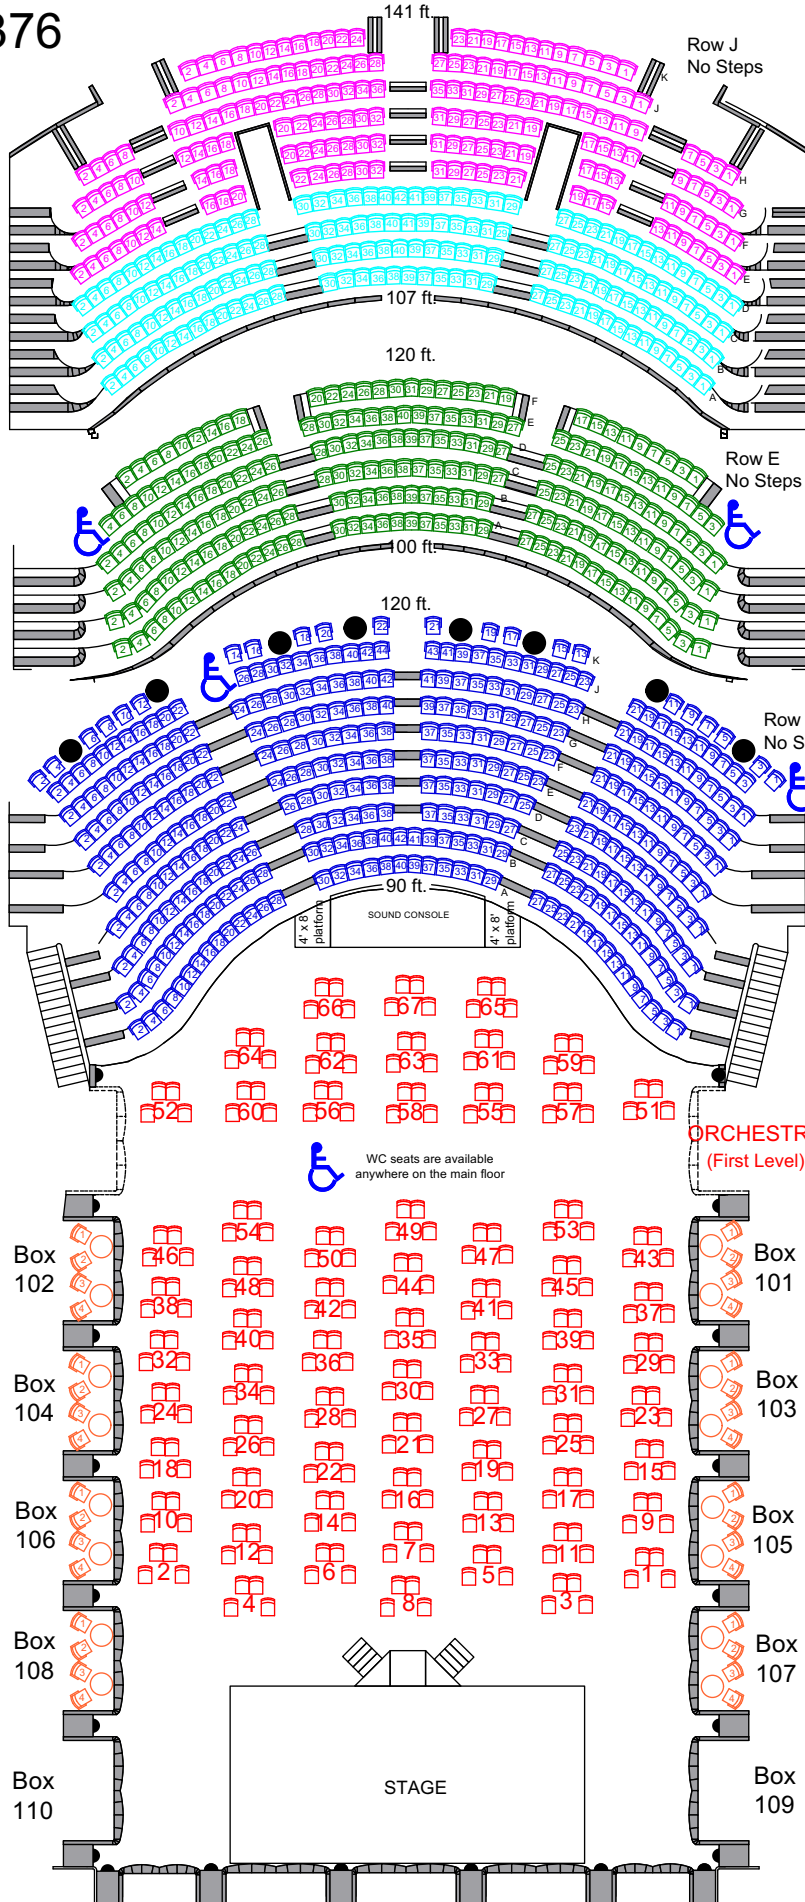

CABARET

Capacity 1376
to 1468

UPPER CIRCLE
(Fourth Level)

UPPER TIER
(Fourth Level)

GOLD CIRCLE
(Third Level)

GRAND TIER
(Second Level)