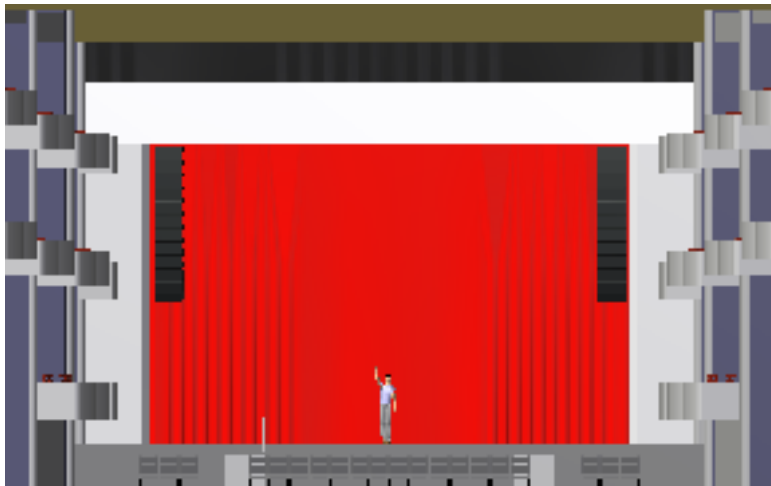

Title
Lyric Stage Layouts

Drawing Number
4

Drawn By
JKing

Date
July 2012

CAD File Name
CCPA REP PLOT V2012

1 Lyric Rendering
Scale: 3/32" = 1'-0"

2 Lyric Front
Scale: 1/16" = 1'-0"

3 Lyric Stage Left View
Scale: 1/16" = 1'-0"