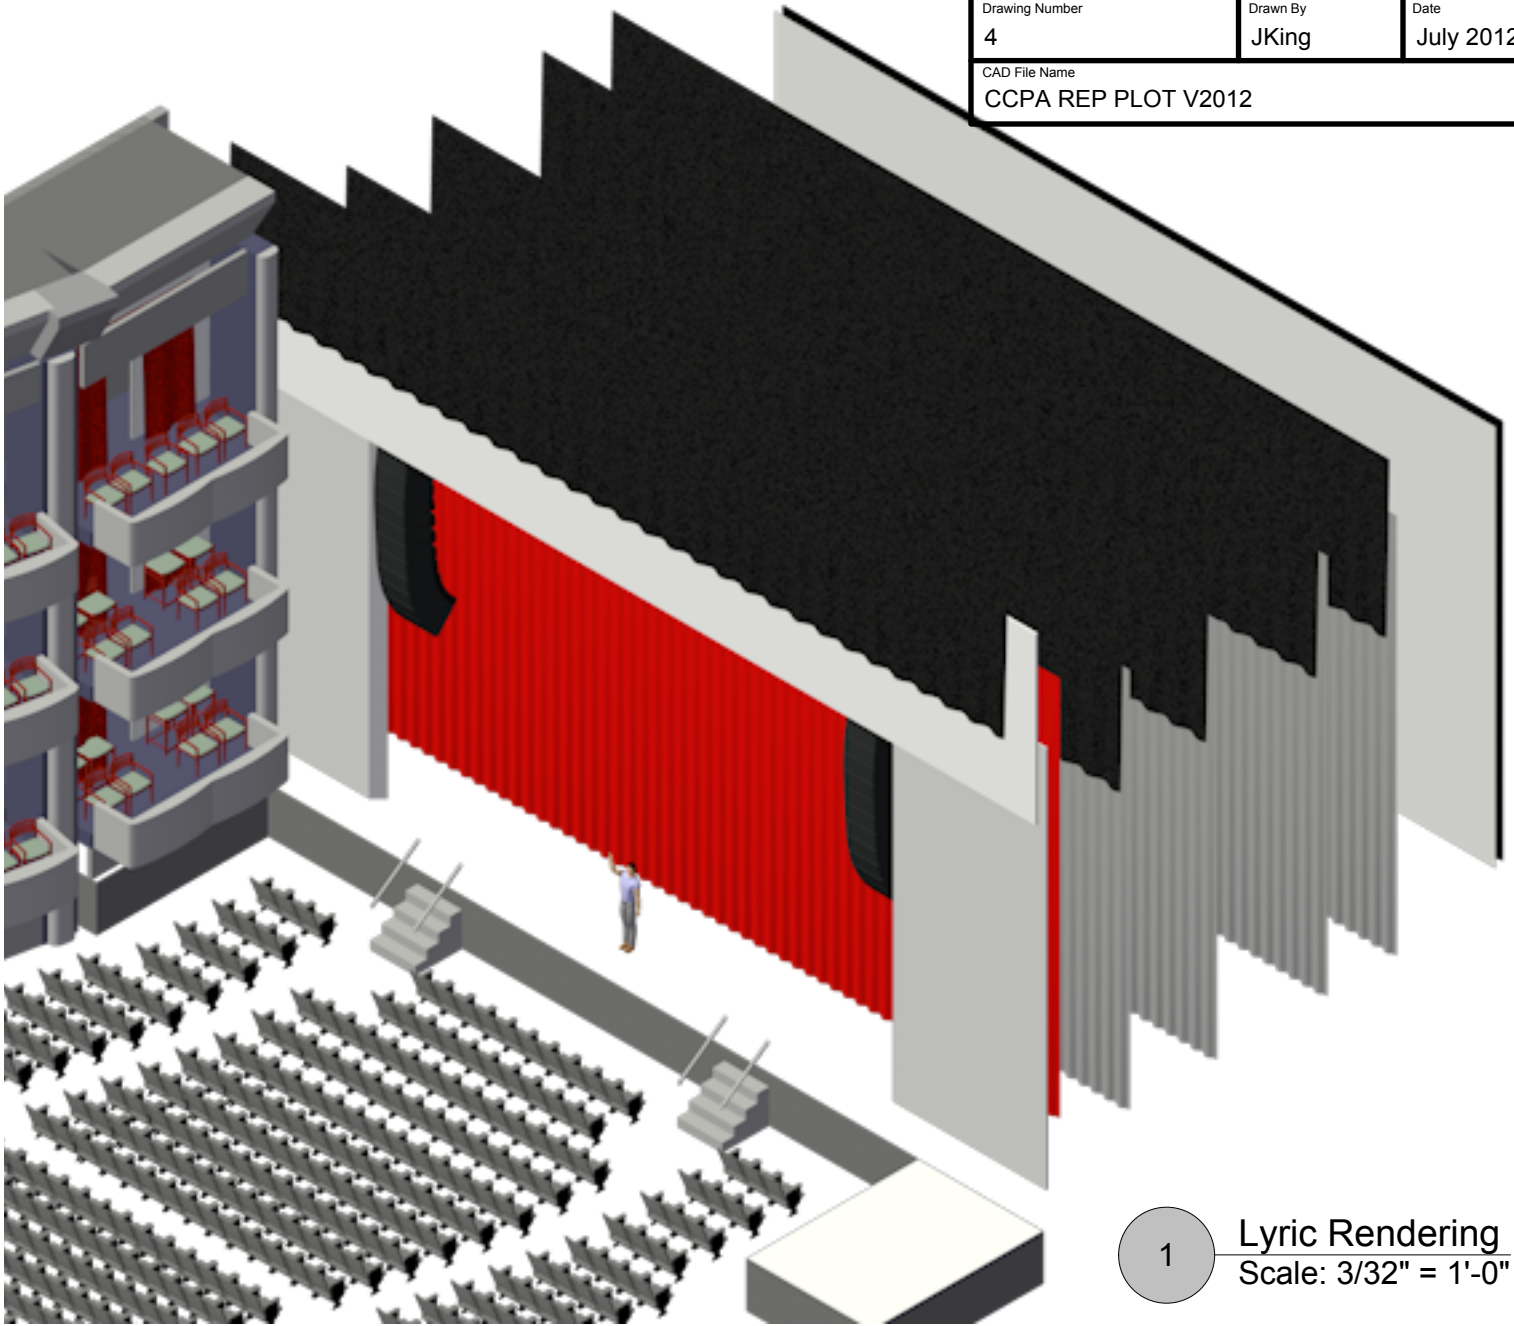

Title
Lyric Stage Layouts

Drawing Number
4

Drawn By
JKing

Date
July 2012

CAD File Name
CCPA REP PLOT V2012

1 Lyric Rendering
Scale: 3/32" = 1'-0"

2 Lyric Front
Scale: 1/16" = 1'-0"

3 Lyric Stage Left View
Scale: 1/16" = 1'-0"