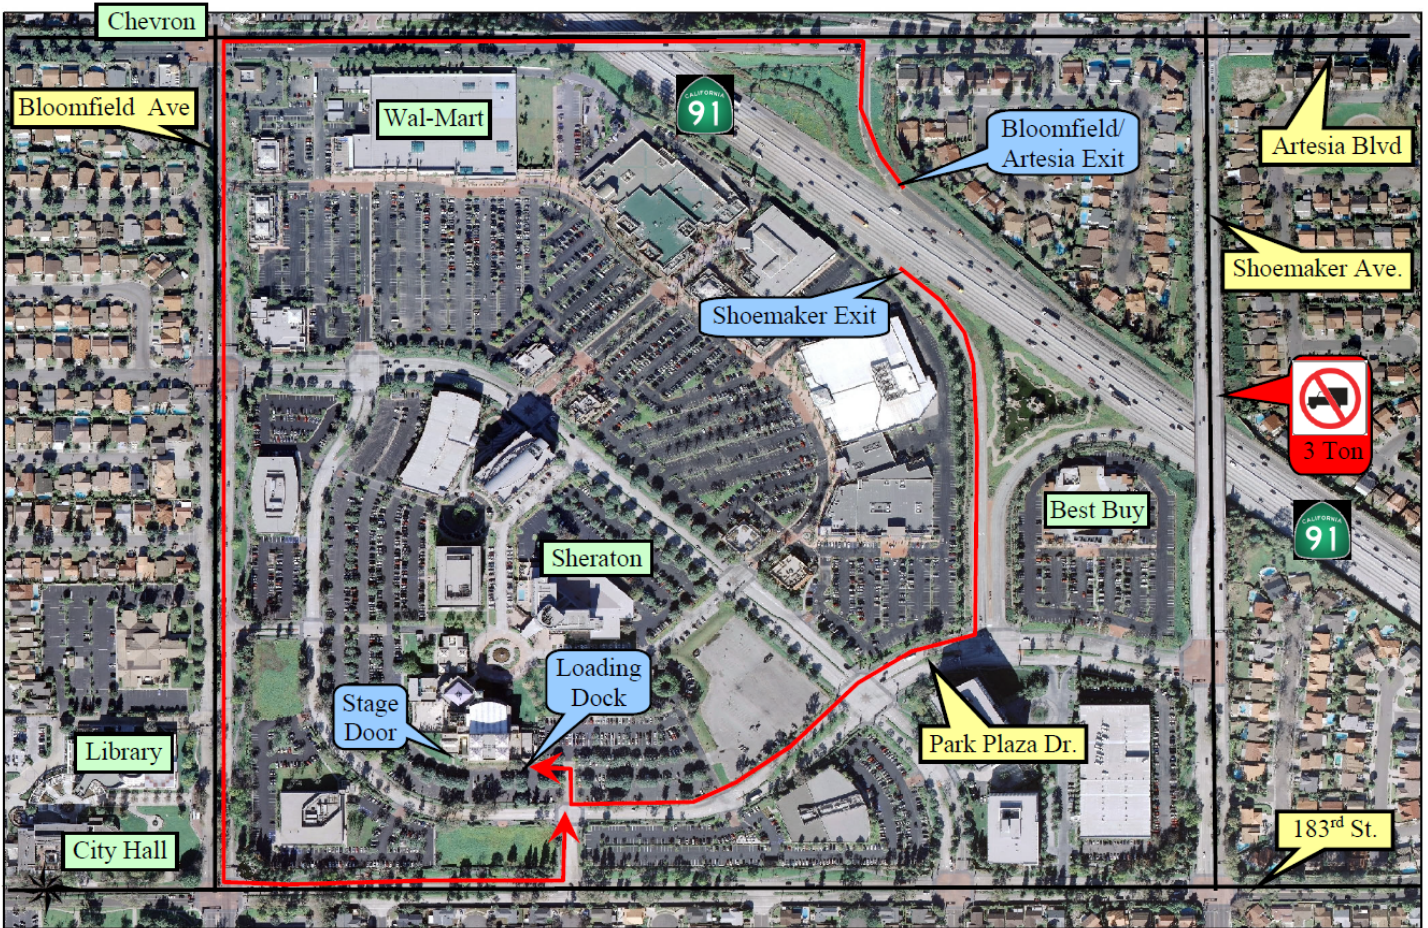

Directions

Cerritos Center for the Performing Arts is located in the City of Cerritos on the LA/ Orange County border off of California Highway 91, between Interstates 5 and 605.

Truck Route and Information:

Shoemaker Ave. bridge over Hwy 91 has a 3 ton restriction ~ see map above

Closest DIESEL fuel is at CHEVRON on the corner of Bloomfield and Artesia or CHEVRON at 13356 South St, Cerritos, 90703

Map Application Address:

If using a mapping application, use the following address for better directions to the Loading Dock/ Stage Door:

18298 Park Plaza Dr., Cerritos 90703.

Contact Technical Director to reserve parking spaces for overnight truck or bus access